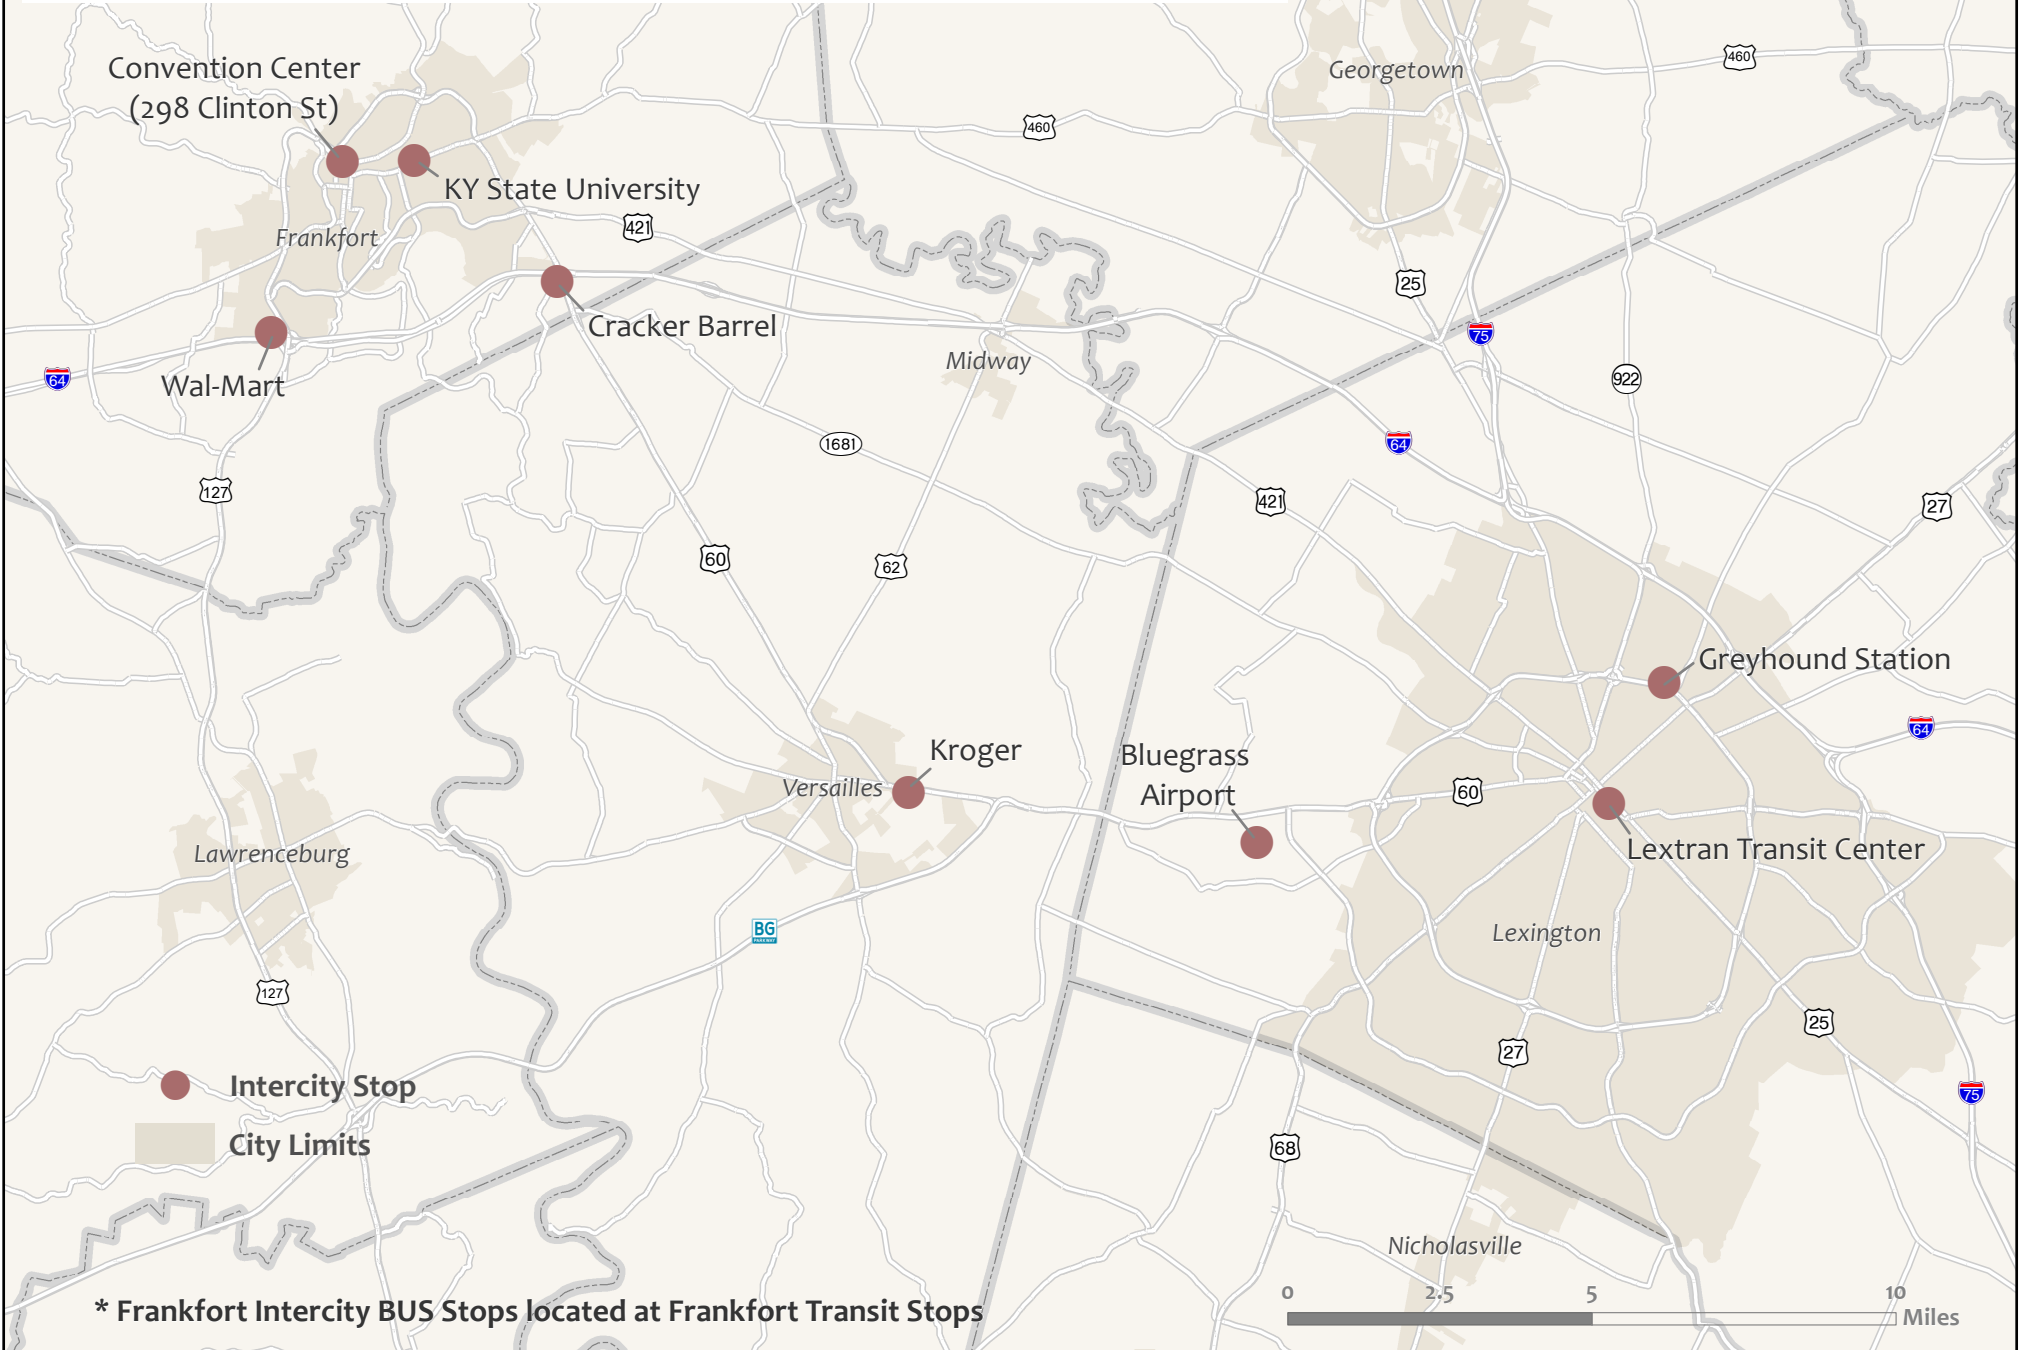

BLUE GRASS COMMUNITY ACTION PARTNERSHIP

Frankfort to Lexington Intercity Route

* Frankfort Intercity BUS Stops located at Frankfort Transit Stops